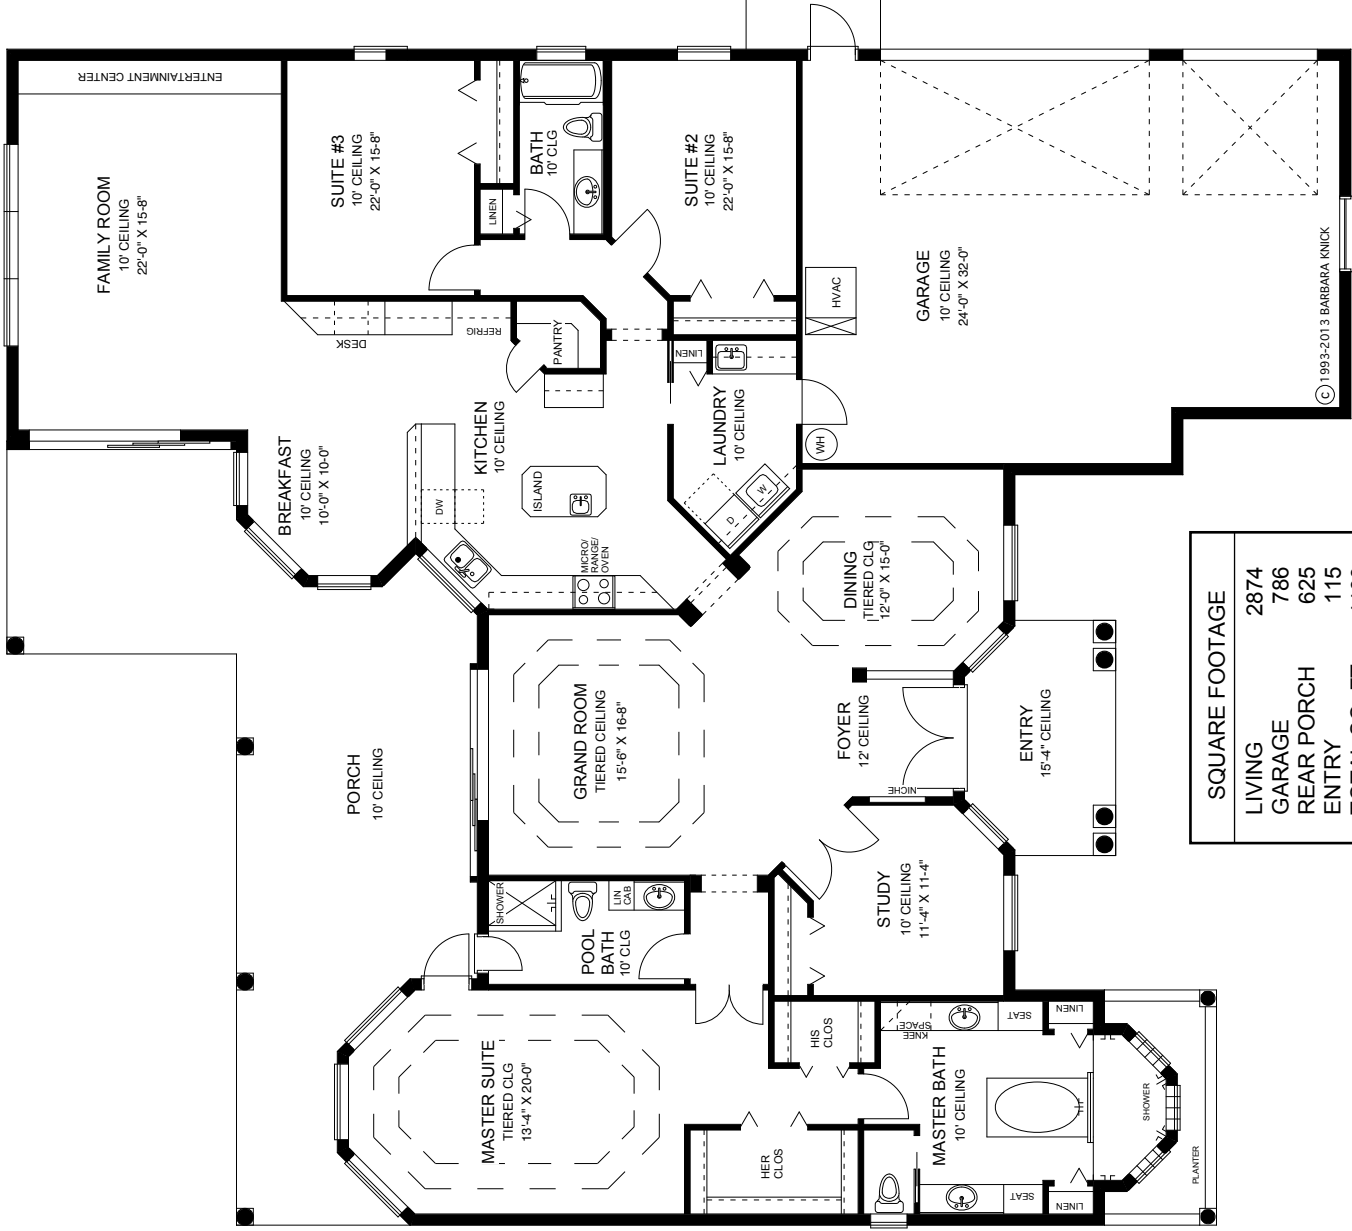

SPRINGWATER HOMES

License# CBC049064

SQUARE FOOTAGE	
LIVING	2874
GARAGE	786
REAR PORCH	625
ENTRY	115
TOTAL SQ. FT.	4400

© 1993-2013 BARBARA KNICK

"The Starling"

www.SpringwaterHomes.com
321-956-7173